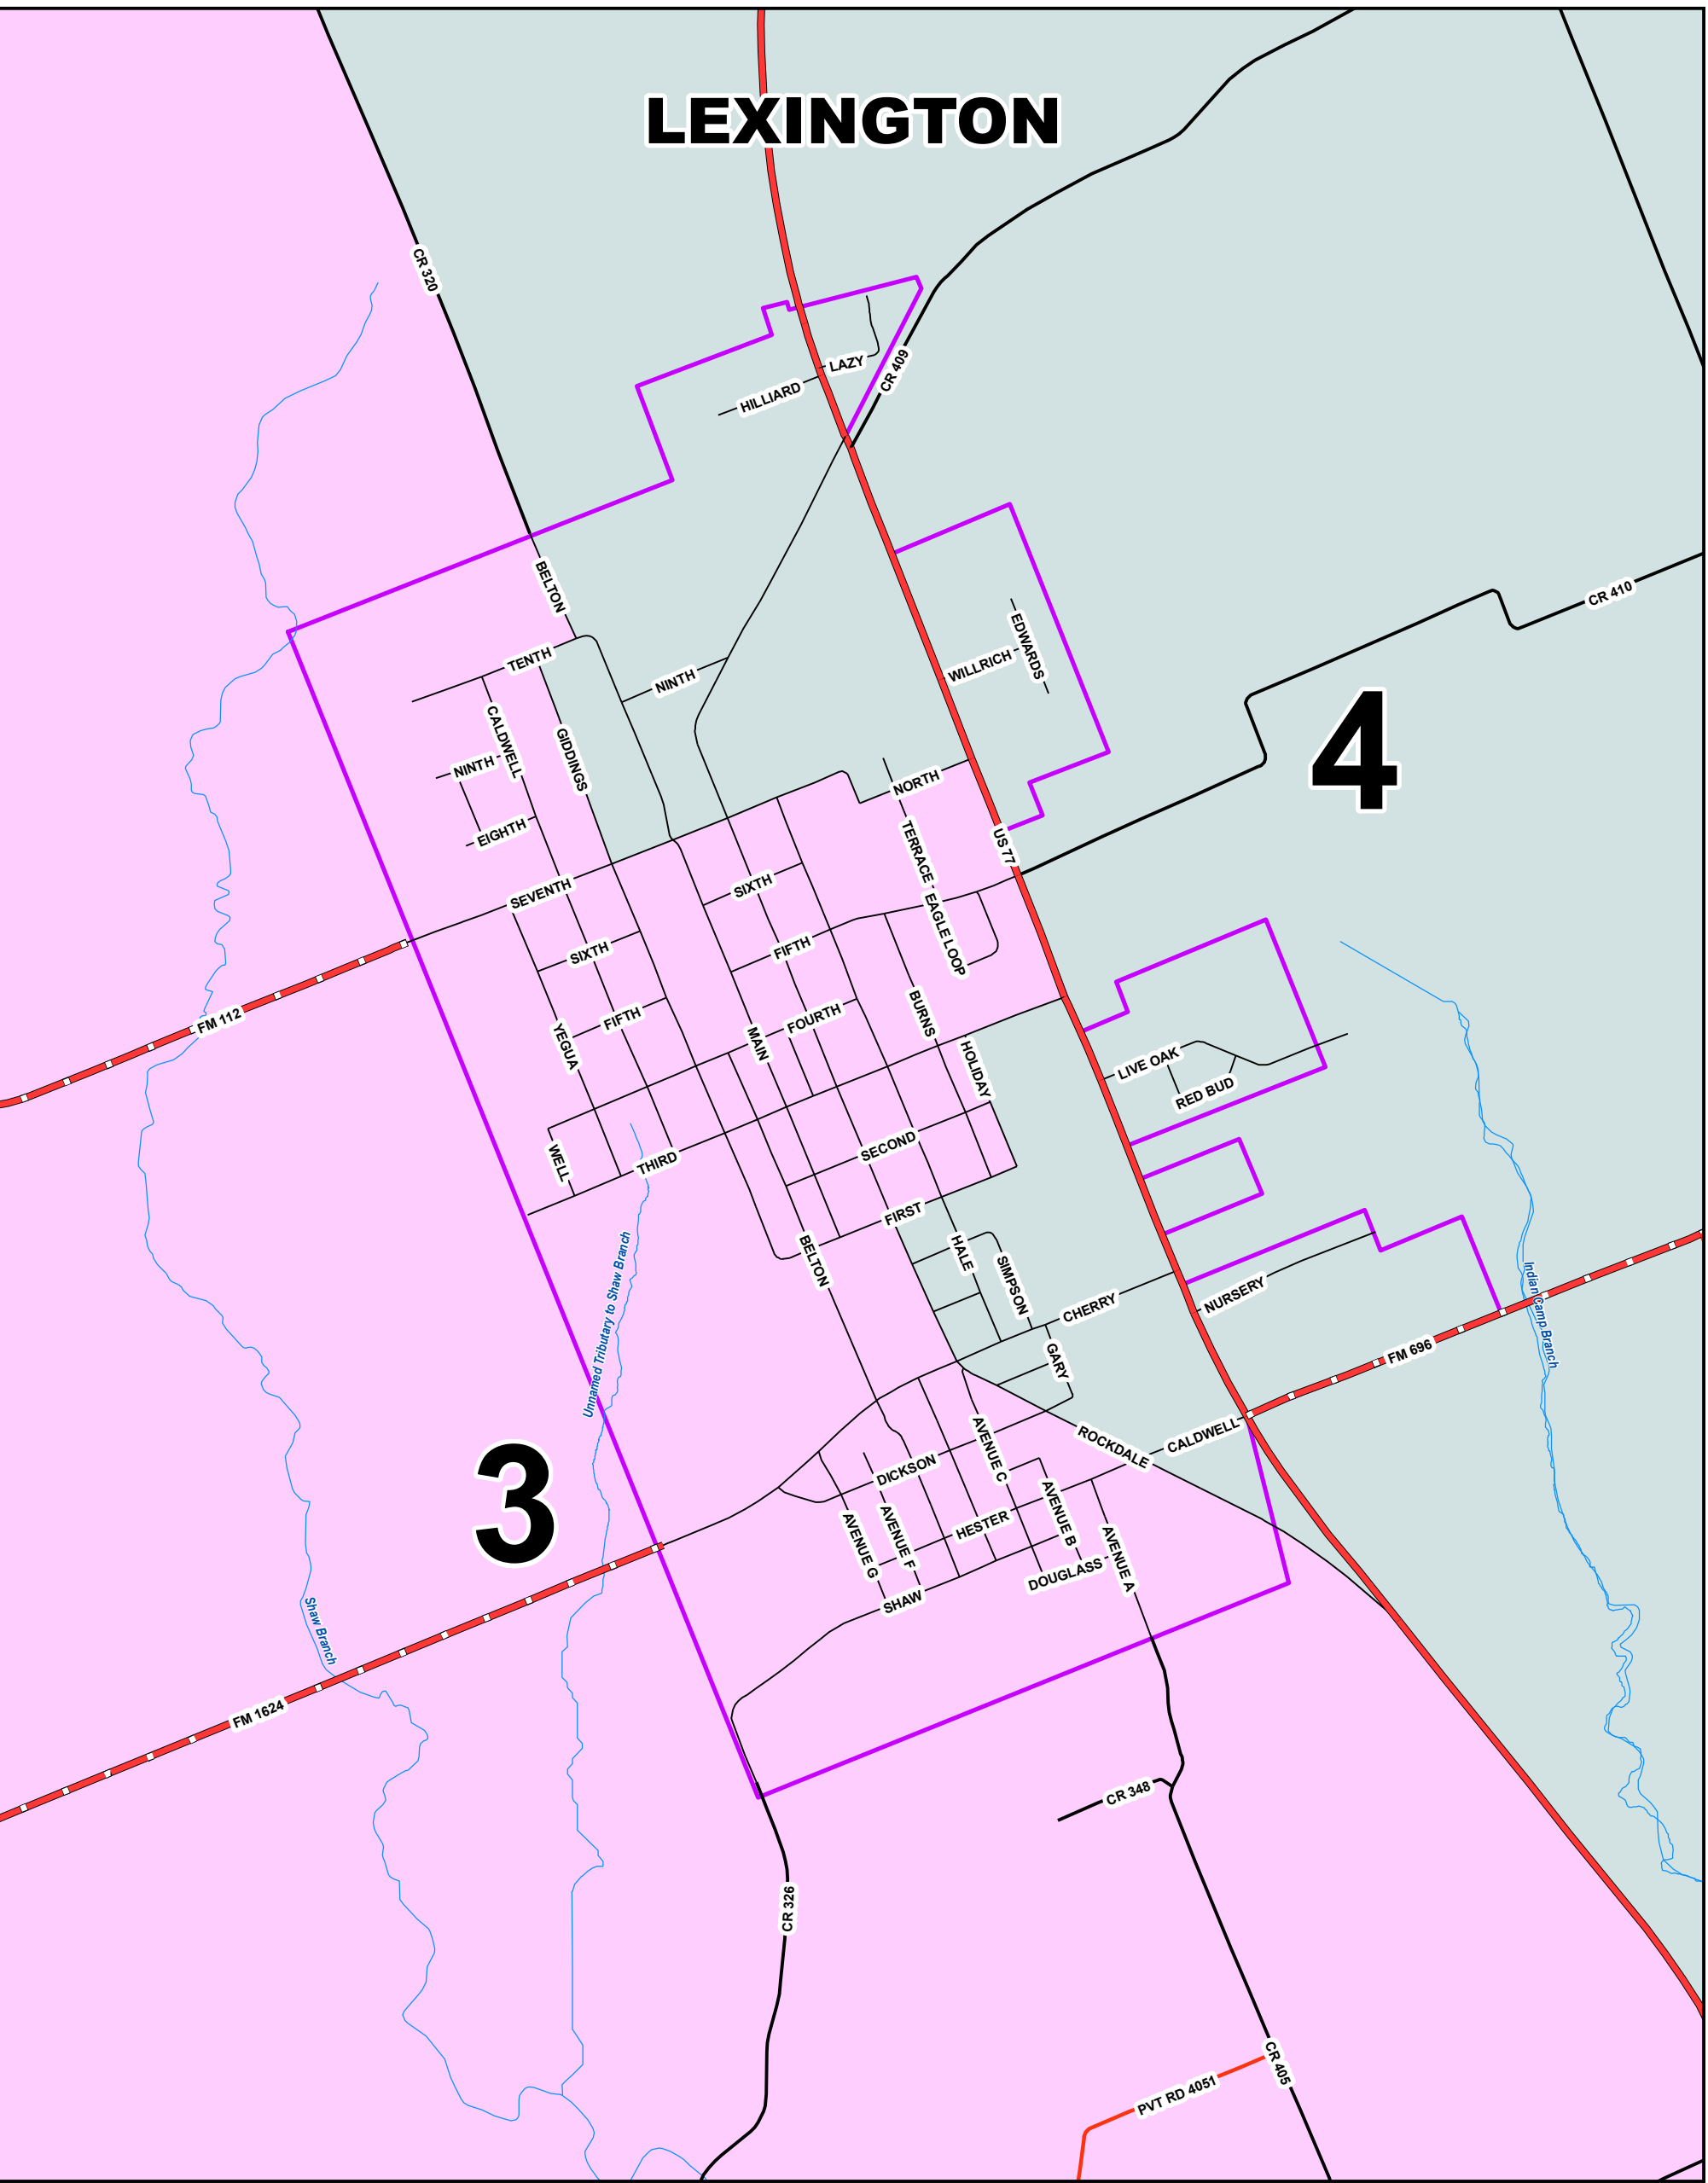

LEE COUNTY COMMISSIONERS PRECENTS

LEGEND

Lee_Roads Lee_city_limits

RDCLS_TYP Streams/Creeks

- CITY ST
- COUNTY RD
- CROSSOVER
- FARM TO MARKET
- FEEDER
- PARK RD
- PRIVATE RD
- STATE HWY
- US HWY

● Town/Community

**LEE COUNTY
AREA ROADS**

1 in = 1 miles 1:80,000

0 2.5 5 10 Miles

0 2.5 5 10 Km

Lee County 911 Addressing provides this map and/or data "as is" and assumes no liability for its accuracy or completeness. This is intended as a general representation only and is in no way intended to be used as survey grade information.

LeeCo_surrRds.mxd
9-1-1 Addressing
Revised 20110804

Date: 1/13/2022