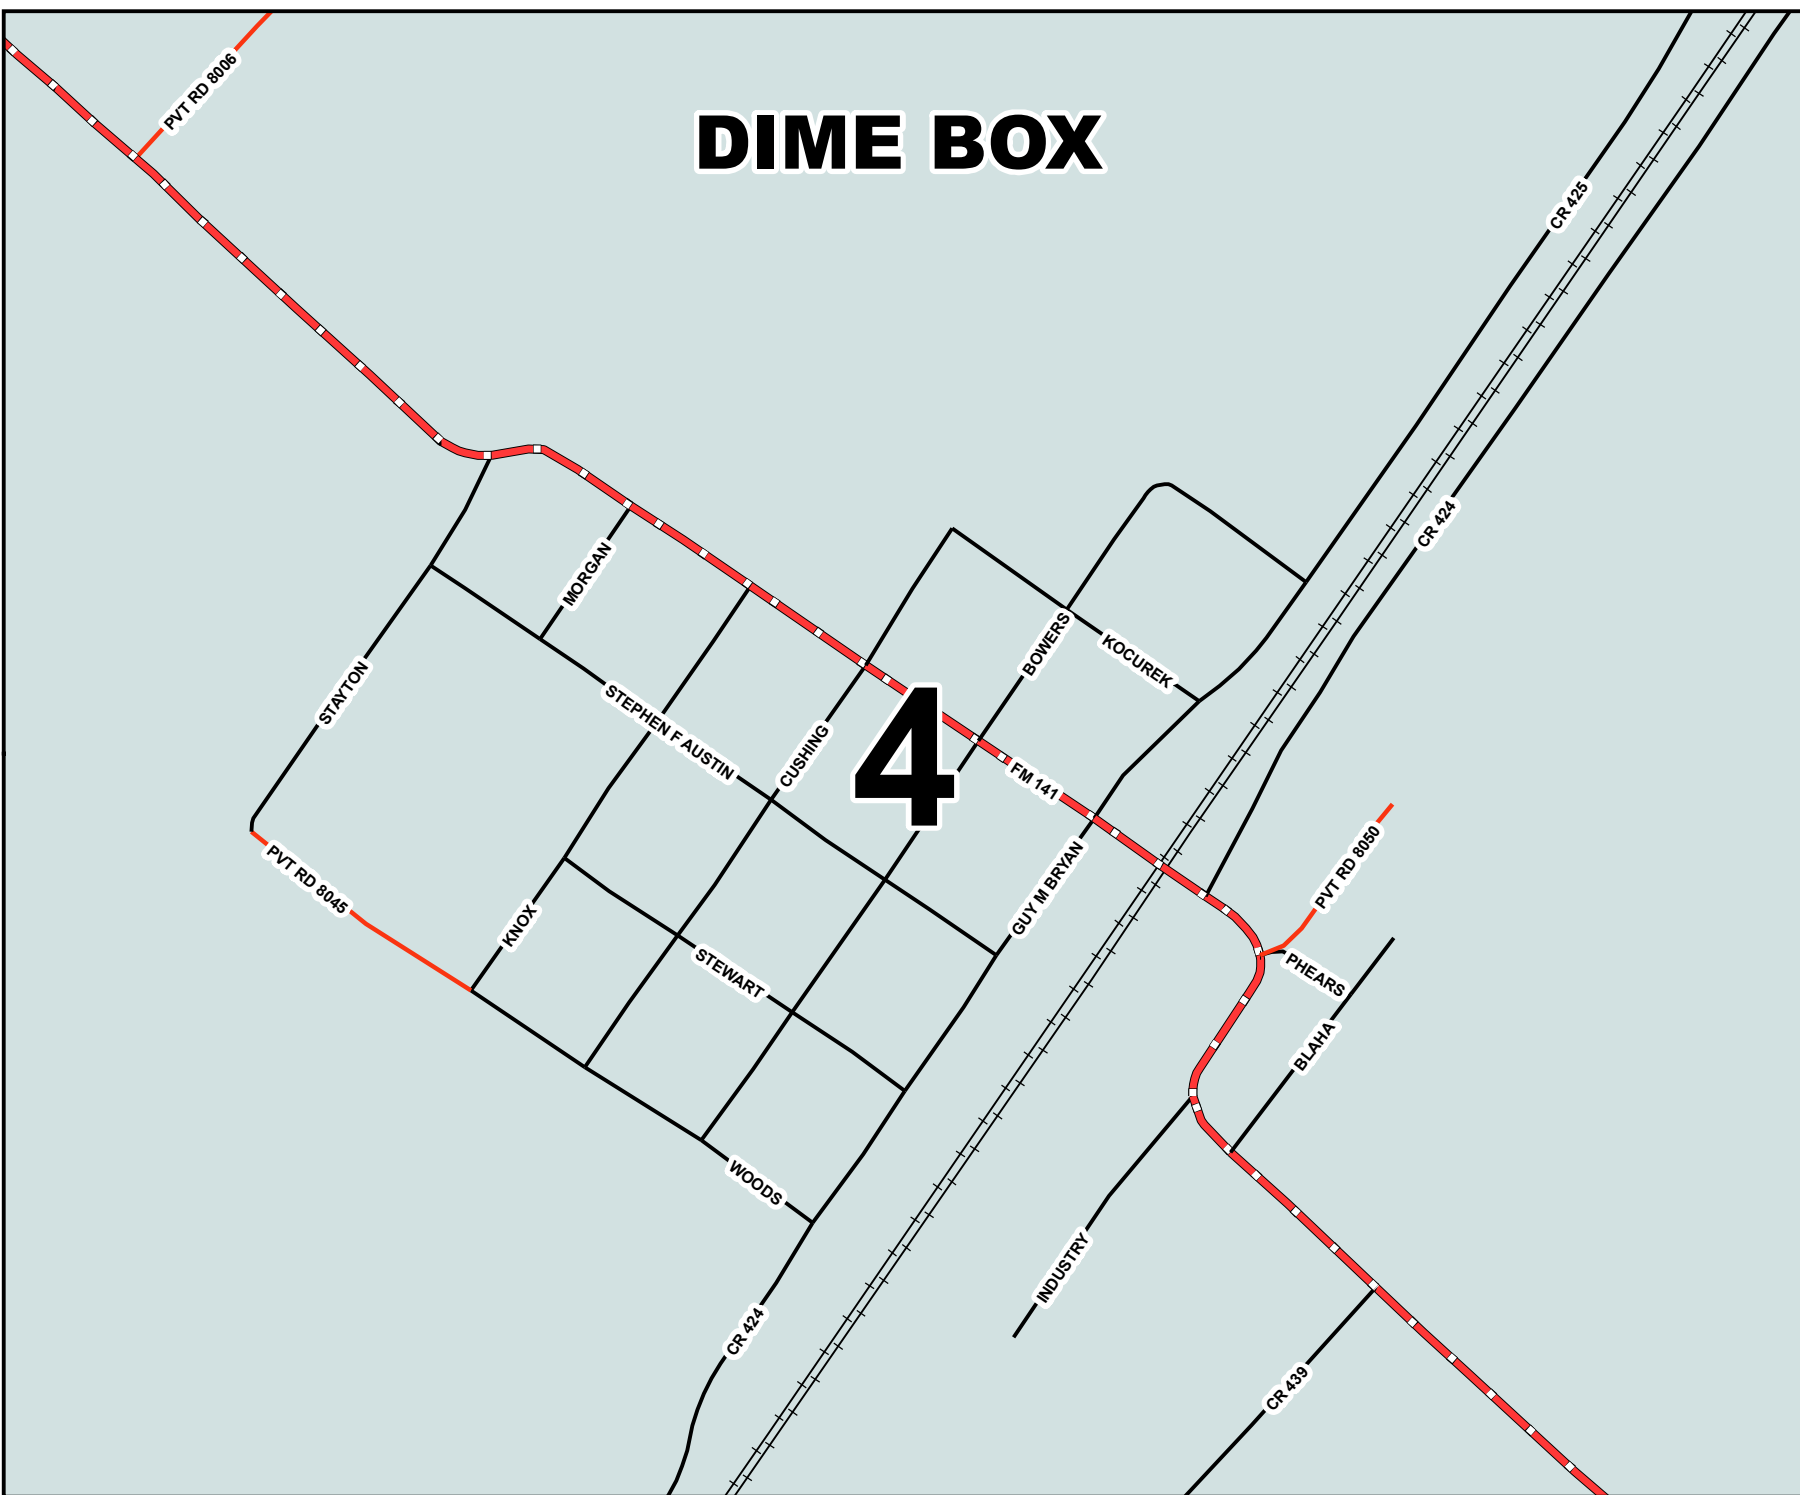

LEE COUNTY COMMISSIONERS PRECENTS

LEGEND

Lee_Roads Lee_city_limits

RDCLS_TYP Streams/Creeks

- CITY ST
- COUNTY RD
- CROSSOVER
- FARM TO MARKET
- FEEDER
- PARK RD
- PRIVATE RD
- STATE HWY
- US HWY

● Town/Community

**LEE COUNTY
AREA ROADS**

1 in = 1 miles 1:80,000

0 2.5 5 10 Miles

0 2.5 5 10 Km

Lee County 911 Addressing provides this map and/or data "as is" and assumes no liability for its accuracy or completeness. This is intended as a general representation only and is in no way intended to be used as survey grade information.