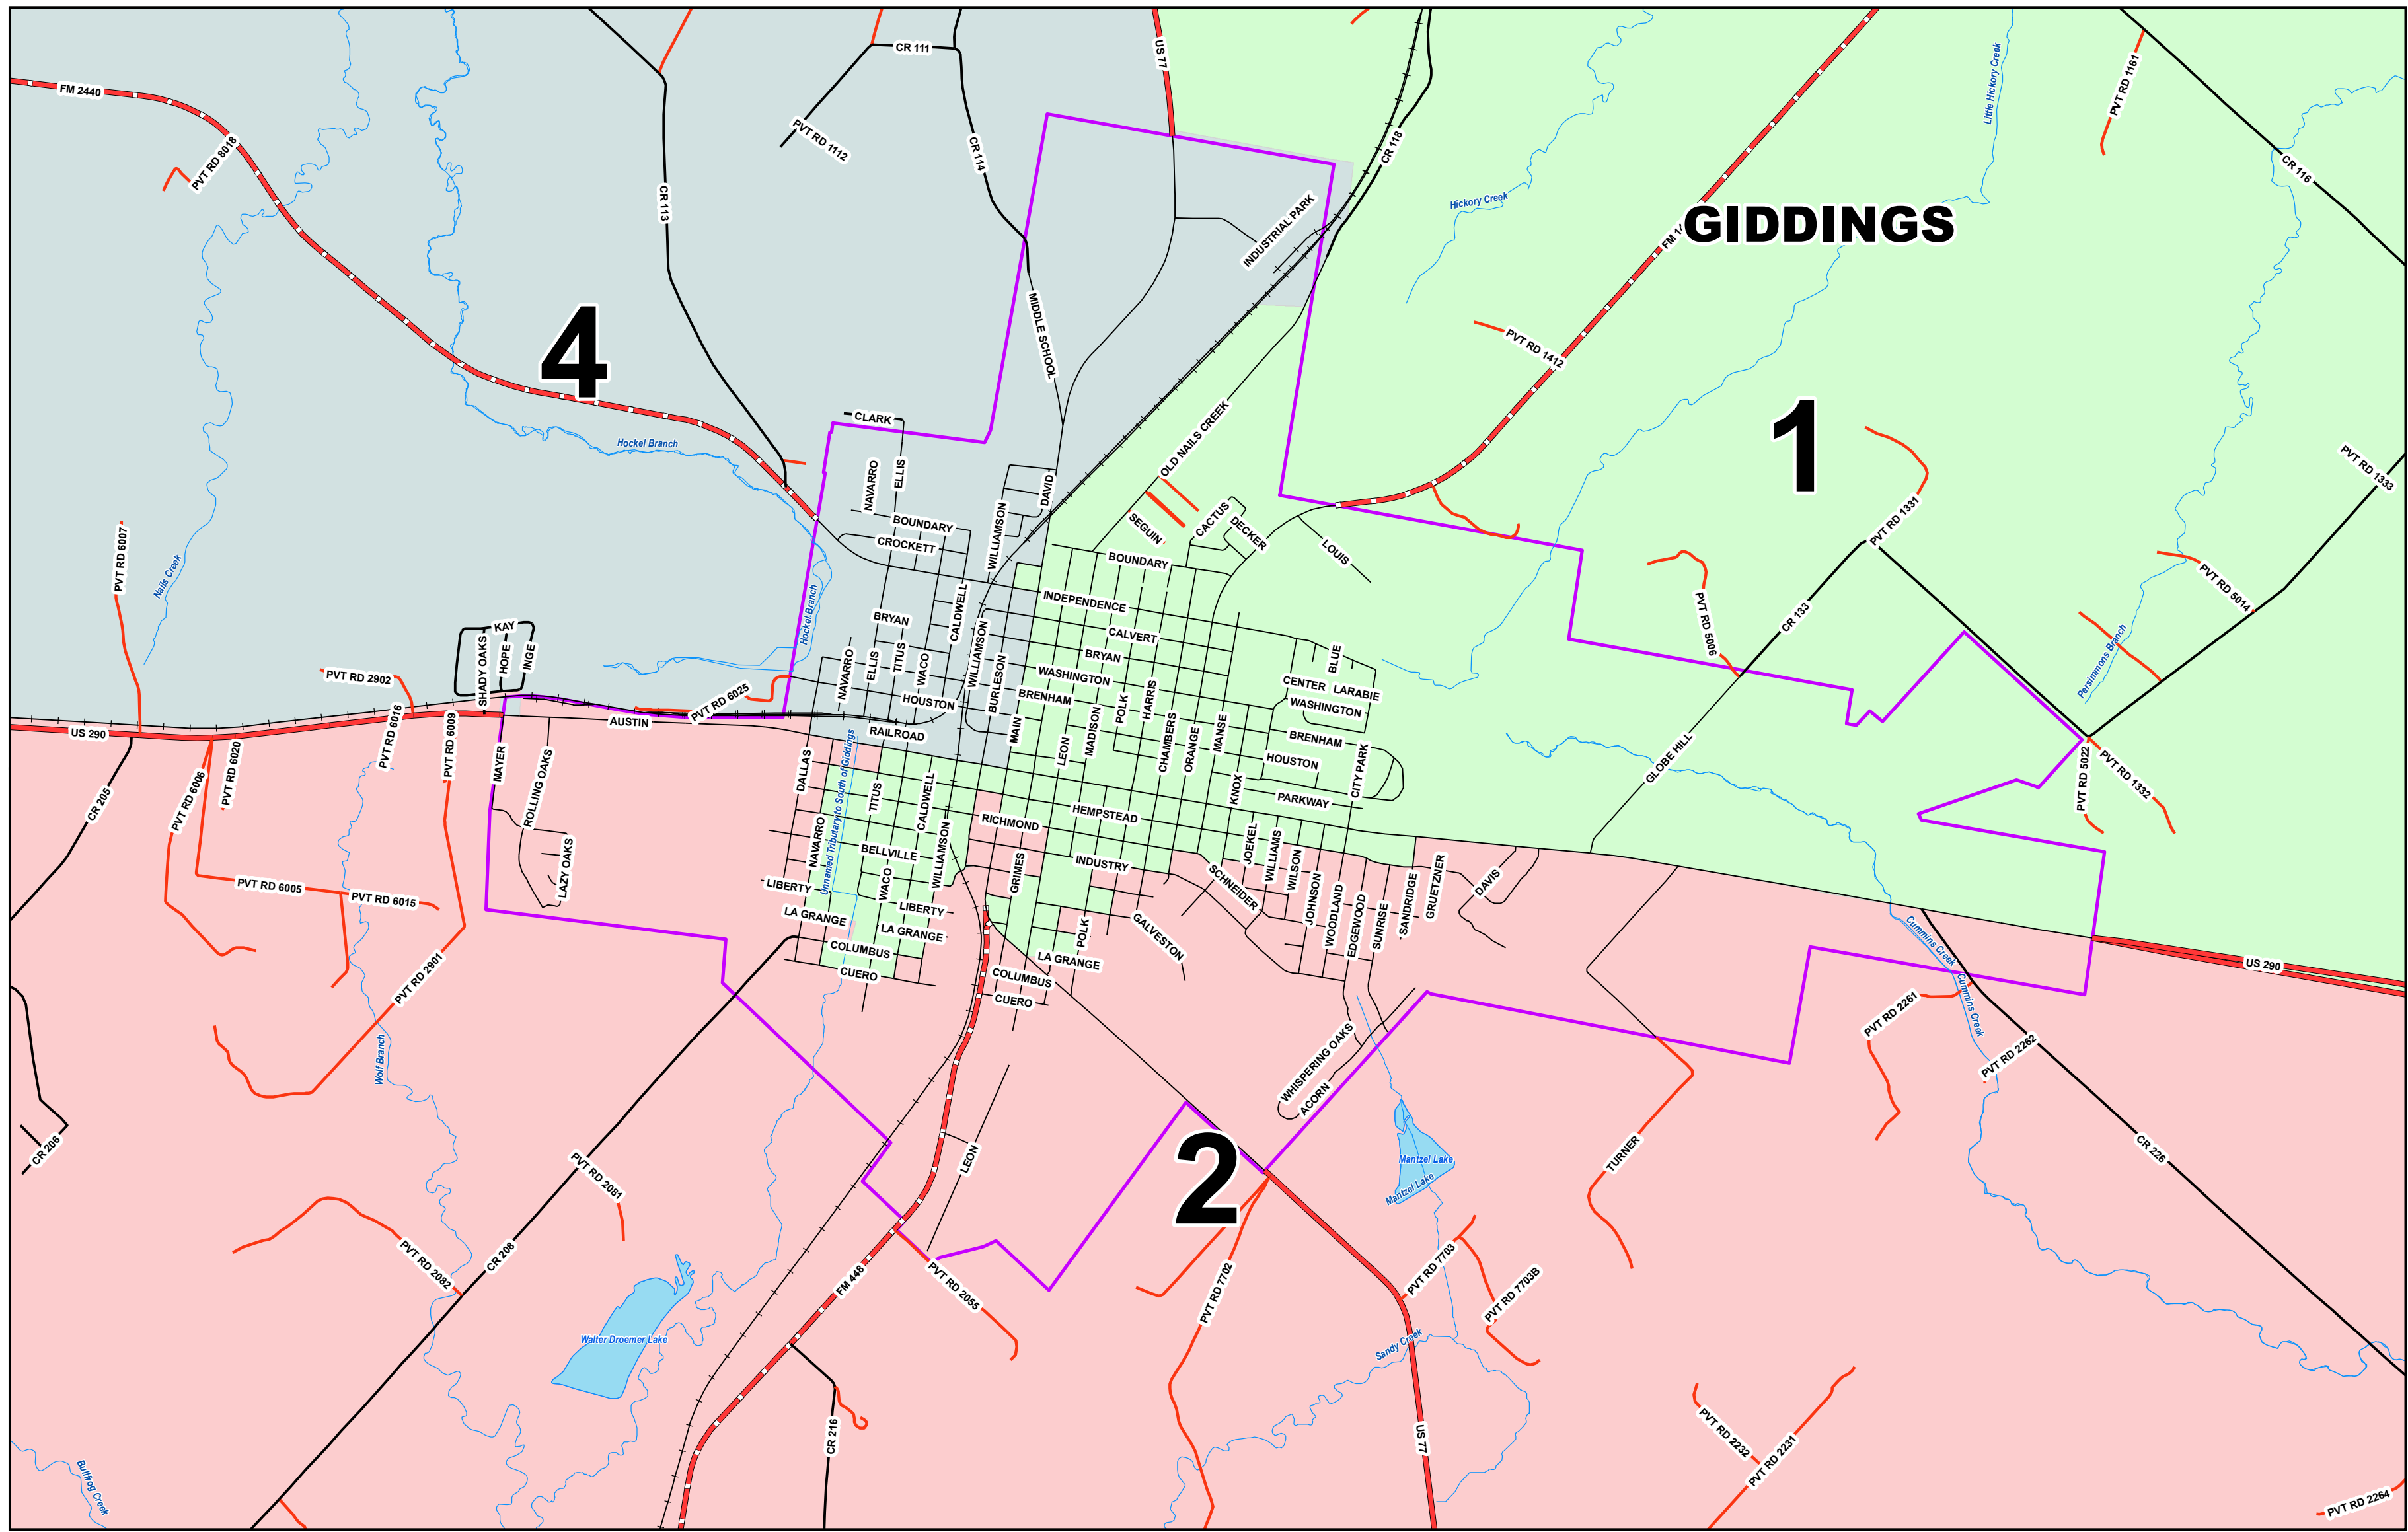

LEE COUNTY COMMISSIONERS PRECENTS

LEGEND

Lee_Roads Lee_city_limits

RDCLS_TYP Streams/Creeks

- CITY ST
- COUNTY RD
- CROSSOVER
- FARM TO MARKET
- FEEDER
- PARK RD
- PRIVATE RD
- STATE HWY
- US HWY

● Town/Community

**LEE COUNTY
AREA ROADS**

1 in = 1 miles 1:80,000

0 2.5 5 10 Miles

0 2.5 5 10 Km

Lee County 911 Addressing provides this map and/or data "as is" and assumes no liability for its accuracy or completeness. This is intended as a general representation only and is in no way intended to be used as survey grade information.

LeeCo_surrRds.mxd
9-1-1 Addressing
Revised 20110804

Date: 1/13/2022