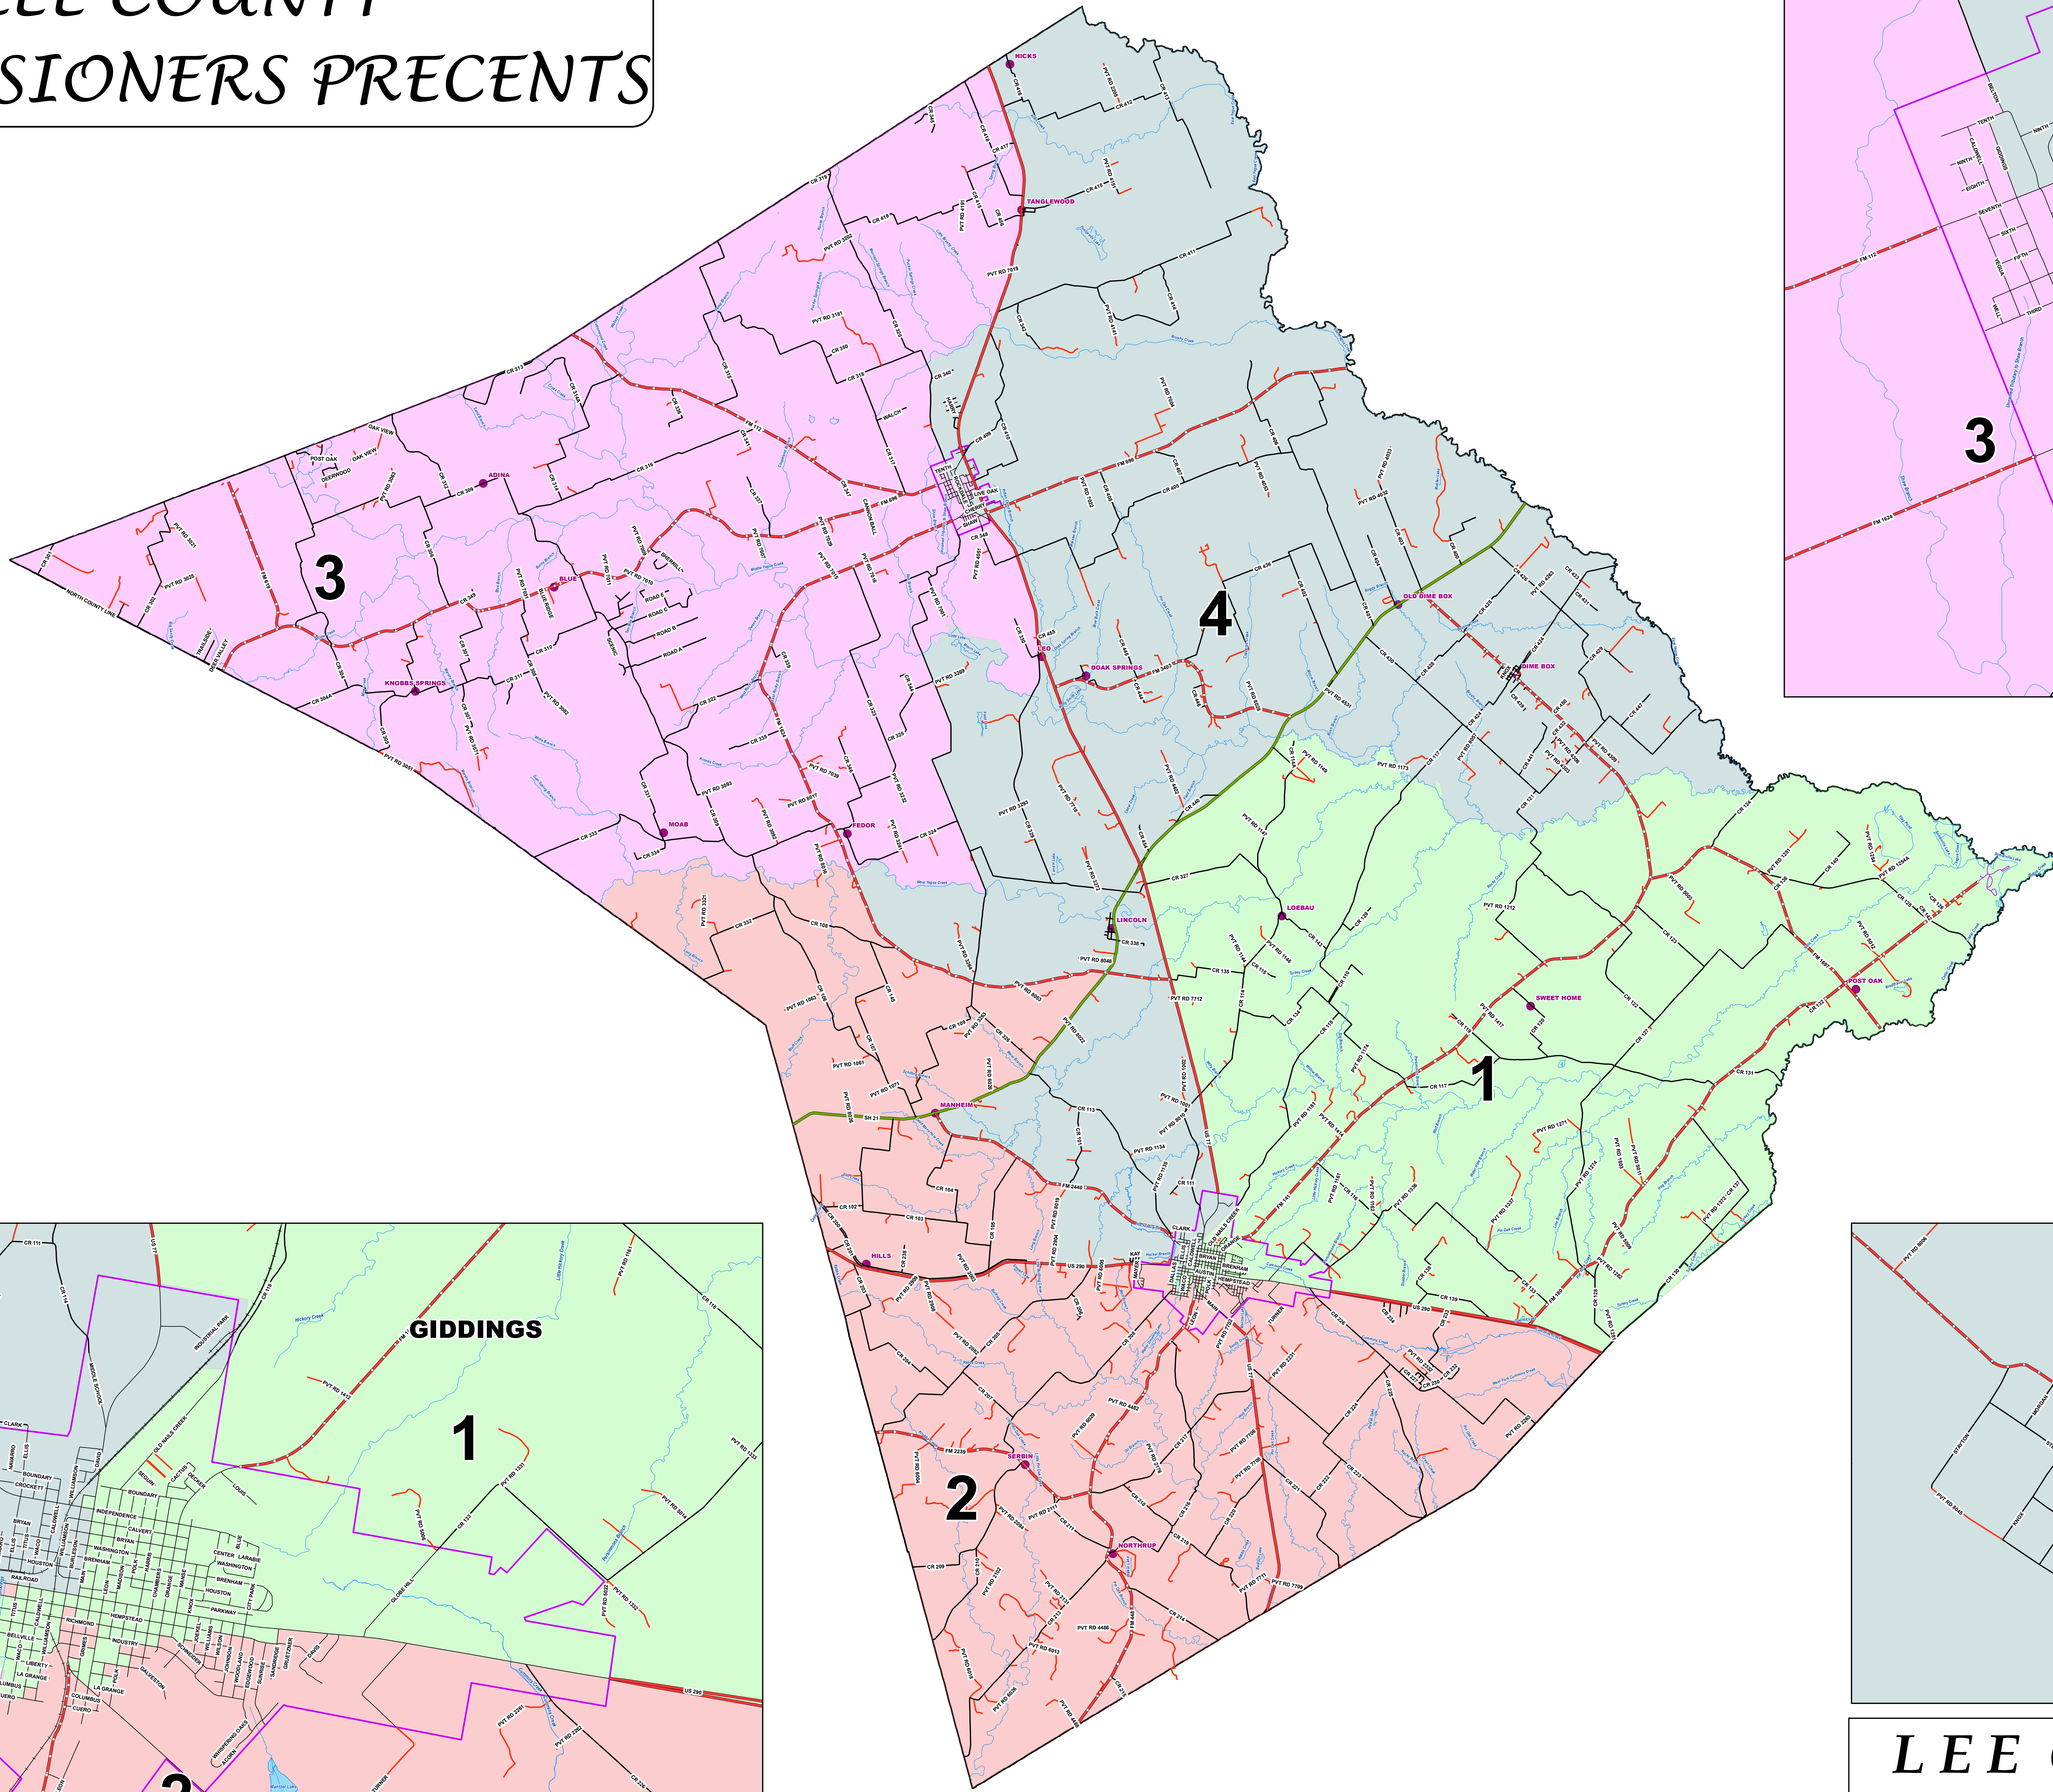

LEE COUNTY COMMISSIONERS PRECENTS

LEGEND

Lee_Roads Lee_city_limits

RDCLS_TYP Streams/Creeks

- CITY ST
- COUNTY RD
- CROSSOVER
- FARM TO MARKET
- FEEDER
- PARK RD
- PRIVATE RD
- STATE HWY
- US HWY

● Town/Community

**LEE COUNTY
AREA ROADS**

1 in = 1 miles 1:80,000

0 2.5 5 10 Miles

0 2.5 5 10 Km

Lee County 911 Addressing provides this map and/or data "as is" and assumes no liability for its accuracy or completeness. This is intended as a general representation only and is in no way intended to be used as survey grade information.